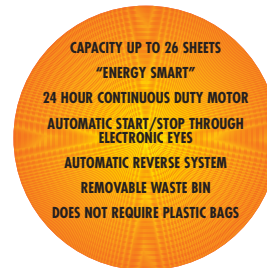

### "ENERGY SMART" Personal and office shredder

- Available in three models for both straight cut and cross cut shredding.
- Shreds up to 26 sheets of paper at a time.
- Carbon hardened cutting knives are unaffected by staples and paper clips
- Wide entry throats ensure ease of use
- "Energy Smart" Power System: Zero Power Consumption in stand-by mode.
- 24 Hour Continuous Duty operation without overheating and duty cycles
- Automatic Start/Stop through electronic eyes and stand-by function.
- Removable Waste Bin for easy disposal of shredded material.
- Shred CDs, DVDs, Credit Cards and other types of media.