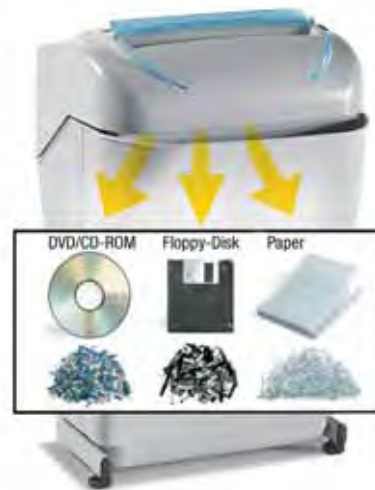

## Multi-Purpose and Multimedia "Energy Smart" shredder

- Compact and strong shredder with very high performances
- Available in 6 different versions in straight cut, cross cut or high security cut
- "Energy Smart": zero consumption in stand-by mode
- Automatic Start/Stop through electronic eyes with stand-by function
- Automatic Stop when waste bin is out with light signal
- Does not require plastic bags
- Carbon hardened cutting knives take staples and paper clips
- Heavy duty chain drive with steel gears "SUPER POTENTIAL POWER UNIT" (all models)
- Equipped with a special double waste bin to separate shredded paper from plastic shreds (KOBRA 240 SS4/SS5)

"ENERGY SMART" management system with illuminated indicators for zero power consumption in stand-by mode

Removable environmentally friendly Double Waste Bin equipped with an integrated special mechanism separating plastic shreds from shredded paper. Does not require plastic bags (KOBRA 240 SS4, KOBRA 240 SS5)

### KOBRA 240

The KOBRA 240 line includes a variety of 6 models available with straight cut, cross cut or high security cut featuring outstanding performances. The KOBRA 240 can shred almost any job with its powerful continuous duty motor and the sturdy steel gears and metal chain "Super Potential Power Unit" driving system. Not to mention the unbelievable performance of the Multimedia shredders KOBRA 240 SS4 and KOBRA 240 SS5 which can shred CD-Roms, DVDs, Floppy Disks, paper, clips and staples. All models are equipped with the "ENERGY SMART" system with efficient optically illuminated indicators for zero power consumption in stand-by mode and environmental protection.

Special designed carbon hardened cutting knives can shred CD-Roms, DVDs, Floppy Disks and paper (KOBRA 240 SS4 e KOBRA 240 SS5)

Automatic Start/Stop through electronic eyes. Safety stop light indicator for bin out. Integrated flap for CDs, DVDs, Floppy Disks and Credit Cards shredding