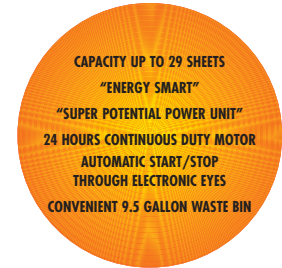

## Multi-Purpose and Multimedia "Energy Smart" shredder

- Compact and strong shredder with very high performances
- Available in 6 different versions in straight cut, cross cut or high security cut
- "Energy Smart": zero consumption in stand-by mode
- Automatic Start/Stop through electronic eyes with stand-by function
- Automatic Stop when waste bin is out with light signal
- Does not require plastic bags
- Carbon hardened cutting knives take staples and paper clips
- Heavy duty chain drive with steel gears "SUPER POTENTIAL POWER UNIT" (all models)
- Equipped with a special double waste bin to separate shredded paper from plastic shreds (KOBRA 240 SS4/SS5)

### KOBRA 240

The KOBRA 240 line includes a variety of 6 models available with straight cut, cross cut or high security cut featuring outstanding performances. The KOBRA 240 can shred almost any job with its powerful continuous duty motor and the sturdy steel gears and metal chain "Super Potential Power Unit" driving system. Not to mention the unbelievable performance of the Multimedia shredders KOBRA 240 SS4 and KOBRA 240 SS5 which can shred CD-Roms, DVDs, Floppy Disks, paper, clips and staples. All models are equipped with the "ENERGY SMART" system with efficient optically illuminated indicators for zero power consumption in stand-by mode and environmental protection.