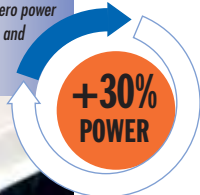

By pressing the Turbo switch the shredding capacity of the machine is increased by 30%

Sturdy heavy duty chain drive with steel gears

KOBRA 240 Turbo Boost

KOBRA 240 "Turbo Boost" shredders carry the latest and most advanced developments in the office paper shredder technology. Unbelievable performances: through the exclusive "Turbo Boost" system, this range of KOBRA shredders features unmatched shredding capacities both in straight-cut or cross-cut cutting systems.