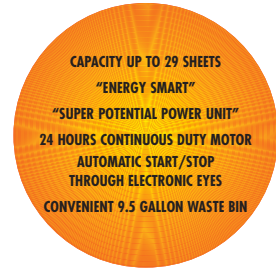

Kobra 240

Multi-Purpose and Multimedia "Energy Smart" shredder

- Compact and strong shredder with very high performances
- Available in 6 different versions in straight cut, cross cut or high security cut
- "Energy Smart": zero consumption in stand-by mode
- Automatic Start/Stop through electronic eyes with stand-by function
- Automatic Stop when waste bin is out with light signal
- Does not require plastic bags
- Carbon hardened cutting knives take staples and paper clips
- Heavy duty chain drive with steel gears "SUPER POTENTIAL POWER UNIT" (all models)
- Equipped with a special double waste bin to separate shredded paper from plastic shreds (KOBRA 240 SS4/SS5)

"ENERGY SMART" management system with illuminated indicators for zero power consumption in stand-by mode

Removable environmentally friendly Double Waste Bin equipped with an integrated special mechanism separating plastic shreds from shredded paper. Does not require plastic bags (KOBRA 240 SS4, KOBRA 240 SS5)

KOBRA 240

The KOBRA 240 line includes a variety of 6 models available with straight cut, cross cut or high security cut featuring outstanding performances. The KOBRA 240 can shred almost any job with its powerful continuous duty motor and the sturdy steel gears and metal chain "Super Potential Power Unit" driving system. Not to mention the unbelievable performance of the Multimedia shredders KOBRA 240 SS4 and KOBRA 240 SS5 which can shred CD-Roms, DVDs, Floppy Disks, paper, clips and staples. All models are equipped with the "ENERGY SMART" system with efficient optically illuminated indicators for zero power consumption in stand-by mode and environmental protection.