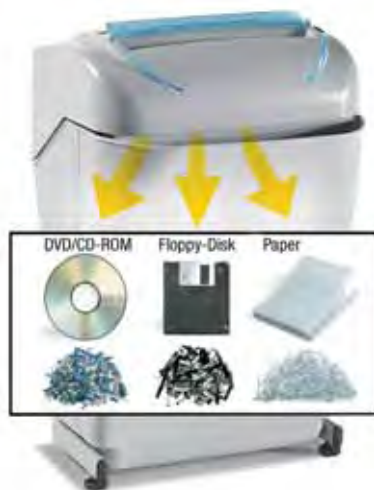

www.elcoman.it

Kobra 240

Multi-Purpose and Multimedia "Energy Smart" shredder

- Compact and strong shredder with very high performances
- Available in 6 different versions in straight cut, cross cut or high security cut
- "Energy Smart": zero consumption in stand-by mode
- Automatic Start/Stop through electronic eyes with stand-by function
- Automatic Stop when waste bin is out with light signal
- Does not require plastic bags
- Carbon hardened cutting knives take staples and paper clips
- Heavy duty chain drive with steel gears "SUPER POTENTIAL POWER UNIT" (all models)
- Equipped with a special double waste bin to separate shredded paper from plastic shreds (KOBRA 240 SS4/SS5)

"ENERGY SMART" management system with illuminated indicators for zero power consumption in stand-by mode

Removable environmentally friendly Double Waste Bin equipped with an integrated special mechanism separating plastic shreds from shredded paper. Does not require plastic bags (KOBRA 240 SS4, KOBRA 240 SS5)

KOBRA 240

The KOBRA 240 line includes a variety of 6 models available with straight cut, cross cut or high security cut featuring outstanding performances. The KOBRA 240 can shred almost any job with its powerful continuous duty motor and the sturdy steel gears and metal chain "Super Potential Power Unit" driving system. Not to mention the unbelievable performance of the Multimedia shredders KOBRA 240 SS4 and KOBRA 240 SS5 which can shred CD-Roms, DVDs, Floppy Disks, paper, clips and staples. All models are equipped with the "ENERGY SMART" system with efficient optically illuminated indicators for zero power consumption in stand-by mode and environmental protection.

Special designed carbon hardened cutting knives can shred CD-Roms, DVDs, Floppy Disks and paper (KOBRA 240 SS4 e KOBRA 240 SS5)

Automatic Start/Stop through electronic eyes. Safety stop light indicator for bin out. Integrated flap for CDs, DVDs, Floppy Disks and Credit Cards shredding