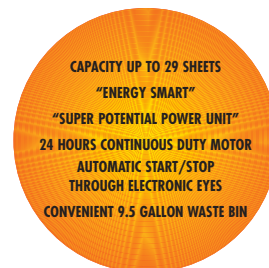

www.elcoman.it

Kobra 240

Multi-Purpose and Multimedia "Energy Smart" shredder

- Compact and strong shredder with very high performances
- Available in 6 different versions in straight cut, cross cut or high security cut
- "Energy Smart": zero consumption in stand-by mode
- Automatic Start/Stop through electronic eyes with stand-by function
- Automatic Stop when waste bin is out with light signal
- Does not require plastic bags
- Carbon hardened cutting knives take staples and paper clips
- Heavy duty chain drive with steel gears "SUPER POTENTIAL POWER UNIT" (all models)
- Equipped with a special double waste bin to separate shredded paper from plastic shreds (KOBRA 240 SS4/SS5)

"ENERGY SMART" management system with illuminated indicators for zero power consumption in stand-by mode

Removable environmentally friendly Double Waste Bin equipped with an integrated special mechanism separating plastic shreds from shredded paper. Does not require plastic bags (KOBRA 240 SS4, KOBRA 240 SS5)

KOBRA 240

The KOBRA 240 line includes a variety of 6 models available with straight cut, cross cut or high security cut featuring outstanding performances. The KOBRA 240 can shred almost any job with its powerful continuous duty motor and the sturdy steel gears and metal chain "Super Potential Power Unit" driving system. Not to mention the unbelievable performance of the Multimedia shredders KOBRA 240 SS4 and KOBRA 240 SS5 which can shred CD-Roms, DVDs, Floppy Disks, paper, clips and staples. All models are equipped with the "ENERGY SMART" system with efficient optically illuminated indicators for zero power consumption in stand-by mode and environmental protection.