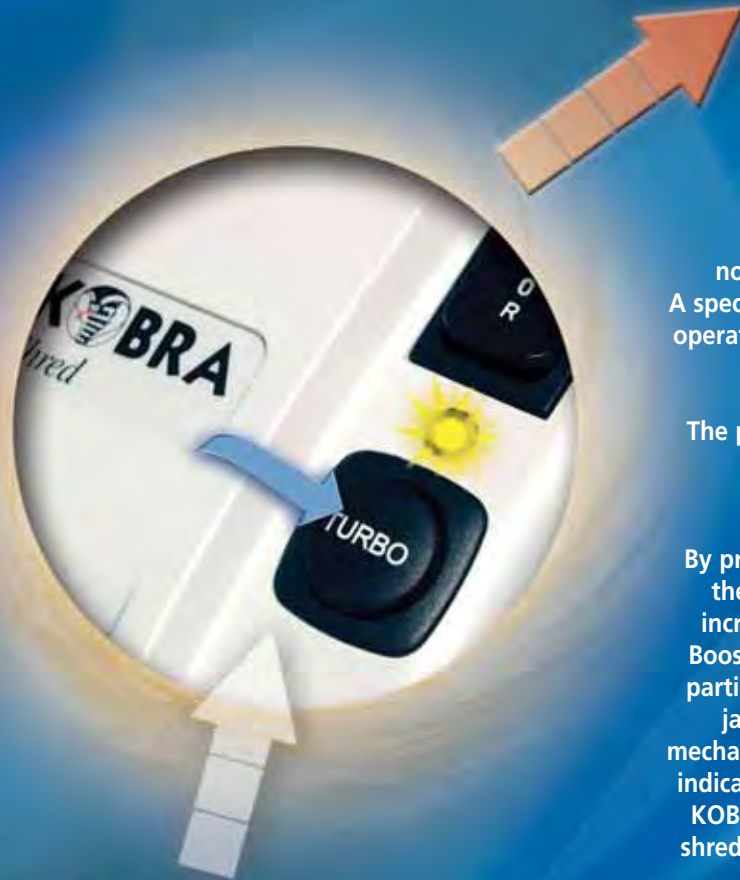

TURBO BOOST SYSTEM

SHREDDING CAPACITY

TURBO BOOST

This patented design is an exclusive feature now available on select KOBRA shredder models. A specially designed electronic control module allows the operation of the paper shredder in two different modes:

Standard Mode:

The paper shredder operates according to its standard features and rating for normal operation.

Turbo Boost Mode:

By pressing the Turbo button located on the top cover, the cutting capacity of the machine is temporarily increased by 30%. In case of a paper jam, the Turbo Boost is all you need to clear it. No more messy paper particles on the floor. No more clean-ups after a paper jam. The jam will feed right through the cutting mechanism and into the waste bin. The bright Turbo light indicates reactivation of the Turbo Boost after each use. KOBRA "Turbo Boost" shredders feature unbelievable shredding power—up to 50 sheets of paper in one pass.