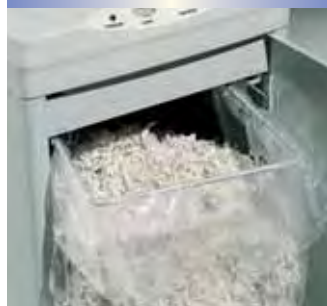

Kobra 260

Mid-size Multimedia "Energy Smart" shredder

- Medium sized office shredder with big features
- Available in 6 unique versions: straight cut, cross cut and high security cut
- "Energy Smart": zero consumption in stand-by mode
- Automatic start/stop through electronic eyes
- Automatic stop with light signal for bag full and open door
- Available with computer forms top shelf
- Cutting head takes staples and paper clips
- Heavy duty chain drive with steel gears "SUPER POTENTIAL POWER UNIT" (all models)
- 85 liters high quality steel cabinet (capacity of 1000 sheets in straight cut or 6000 sheets in High Security cut)

CAPACITY UP TO 31 SHEETS
"ENERGY SMART"
"SUPER POTENTIAL POWER UNIT"
24 HOURS CONTINUOUS DUTY MOTOR
AUTOMATIC START/STOP THROUGH ELECTRONIC EYES
21 GALLON STEEL CABINET
MOUNTED ON CASTERS

Illuminated optical indicator shows status of the "ENERGY SMART" management system for zero power consumption in stand-by mode. Integrated flap facilitates shredding of CDs, DVDs, Floppy Disks and Credit Cards

Carbon hardened cutting knives unaffected by staples and clips

KOBRA 260

Whether you choose one of the 6 strip cut or cross cut models, the KOBRA 260 works hard to destroy private information created in the office.

The wide 260 mm. throat makes it easy to shred computer paper with tractor-feed margins and the high quality steel cabinet holds a higher volume of shredded materials. KOBRA 260 series are equipped with the "ENERGY SMART" software along with optical indicators for automatic zero power consumption in Stand-by mode and the "SUPER POTENTIAL POWER UNIT" driving system for longlasting and service free shredding operations.