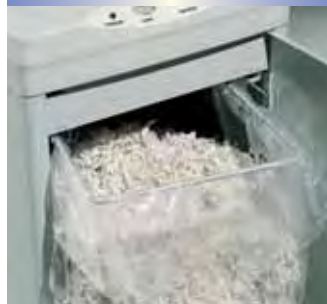

Kobra 260

Mid-size Multimedia "Energy Smart" shredder

- Medium sized office shredder with big features
- Available in 6 unique versions: straight cut, cross cut and high security cut
- "Energy Smart": zero consumption in stand-by mode
- Automatic start/stop through electronic eyes
- Automatic stop with light signal for bag full and open door
- Available with computer forms top shelf
- Cutting head takes staples and paper clips
- Heavy duty chain drive with steel gears "SUPER POTENTIAL POWER UNIT" (all models)
- 85 liters high quality steel cabinet (capacity of 1000 sheets in straight cut or 6000 sheets in High Security cut)

CAPACITY UP TO 31 SHEETS
"ENERGY SMART"
"SUPER POTENTIAL POWER UNIT"
24 HOURS CONTINUOUS DUTY MOTOR
AUTOMATIC START/STOP THROUGH ELECTRONIC EYES
21 GALLON STEEL CABINET
MOUNTED ON CASTERS

Illuminated optical indicator shows status of the "ENERGY SMART" management system for zero power consumption in stand-by mode. Integrated flap facilitates shredding of CDs, DVDs, Floppy Disks and Credit Cards

Carbon hardened cutting knives unaffected by staples and clips

KOBRA 260

Whether you choose one of the 6 strip cut or cross cut models, the KOBRA 260 works hard to destroy private information created in the office.

The wide 260 mm. throat makes it easy to shred computer paper with tractor-feed margins and the high quality steel cabinet holds a higher volume of shredded materials. KOBRA 260 series are equipped with the "ENERGY SMART" software along with optical indicators for automatic zero power consumption in Stand-by mode and the "SUPER POTENTIAL POWER UNIT" driving system for longlasting and service free shredding operations.