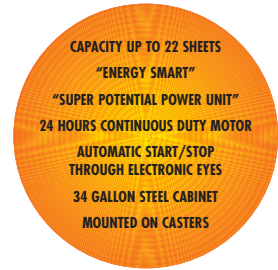

## EDP and office shredder

- Designed to shred EDP printouts
- Available in 4 versions with three different shred sizes, straight-cut or cross-cut
- "Energy Smart": zero consumption in stand-by mode
- S4 and SS4 available in the following versions: table top computer forms shredder, with an enclosed standard cabinet or with a sliding "bellow", with a unique desk-mounting assembly
- Automatic Start/Stop through electronic eyes with stand-by function
- Automatic stop when shred bag is full and electronic door safety switch
- Available with an adjustable computer forms top shelf
- Cutting head takes staples and paper clips
- Heavy duty chain drive with steel gears "SUPER POTENTIAL POWER UNIT" (KOBRA 385 SS4, C2, C4)
- 34 gallon high quality steel cabinet